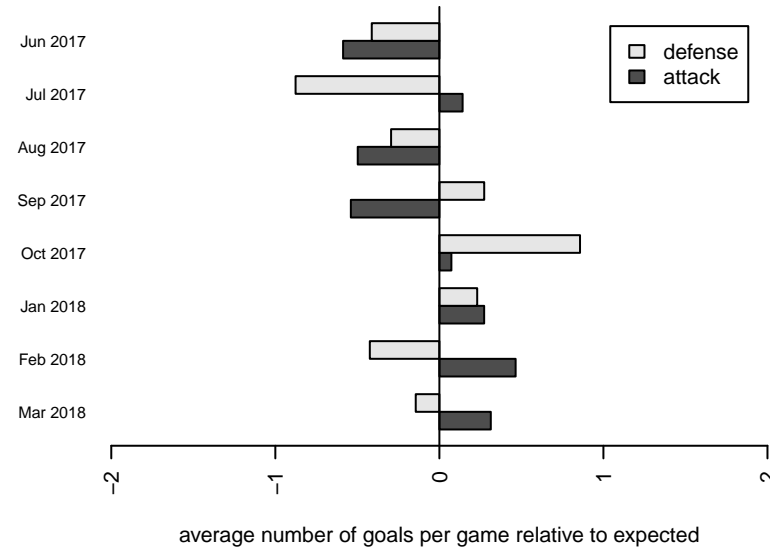

Performance relative to 13 month average