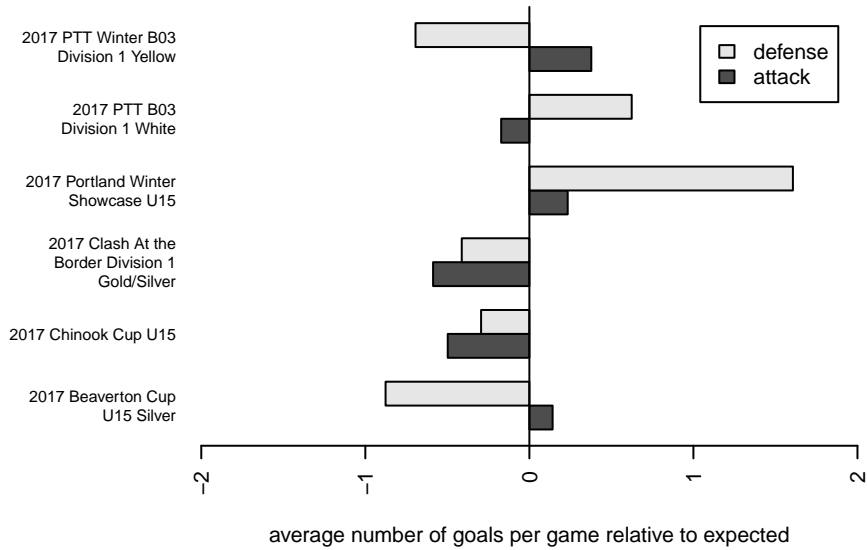

Performance relative to 13 month average