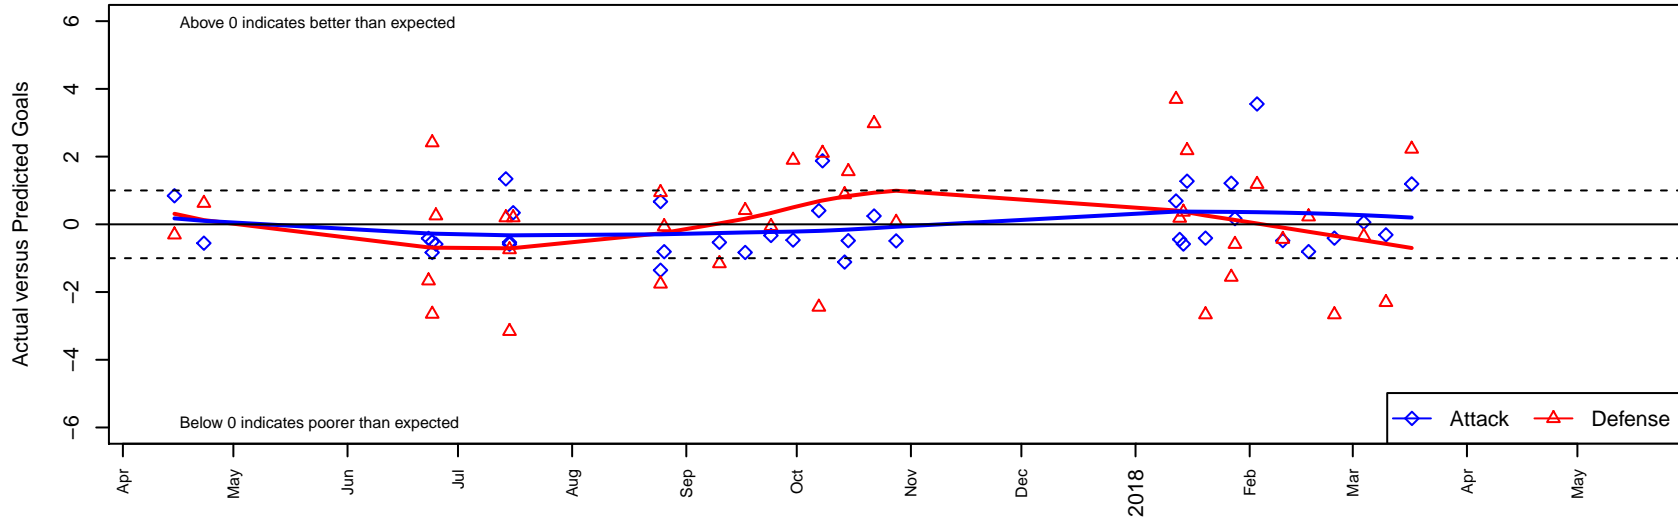

Westside Timbers Mundial B03

Westside Timbers
 Beaverton, OR
 B03 total strength=1038
 attack=2.7 defense=1.93
 fall league = PTT B03 Div 1 White
 spr league = PTT Win B03 Div 1 Yellow

alt names used:
 Westside Timbers 03B Mundial
 WESTSIDE TIMBERS 03B MUNDIAL
 WT 03B Mundial
 WT 03B Mundial
 Westside Timbers 03B Mundial
 Westside Timbers 03B Mundial

Venues played:
 2016 Spr OYS B03 Division 1 White
 2017 Clash At the Border Division 1 Gold/Silver
 2017 Beaverton Cup U15 Silver
 2017 Chinook Cup U15
 2017 PTT B03 Division 1 White
 2017 Portland Winter Showcase U15
 2017 PTT Winter B03 Division 1 Yellow

Westside Timbers Mundial B03
 Dots are actual minus expected GF (blue circles) and GA (red triangles).
 Blue line is smoothed change in attack strength. Red is smoothed change in defense strength.

**attack and defense variance (black dot)
relative to other teams
and top 10 in region**