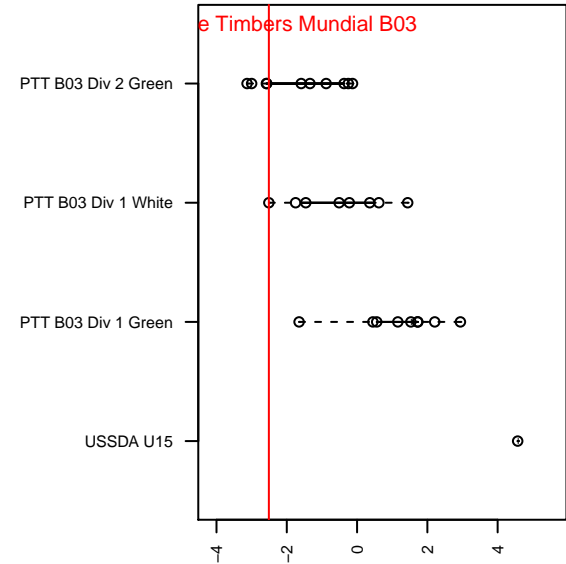

**attack and defense rating
relative to others at age
and all opponents in last 13 months**