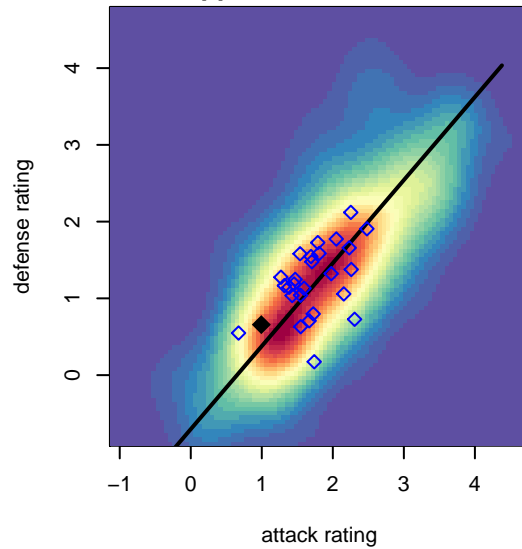

**attack and defense rating
relative to others at age
and all opponents in last 13 months**