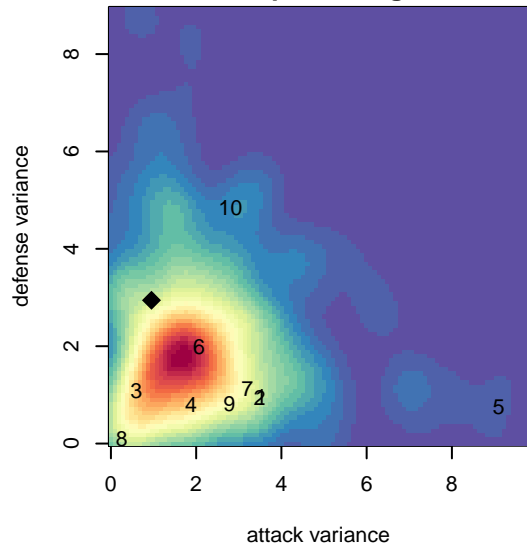

Westside Timbers Mundial B03

Westside Timbers
 Beaverton, OR
 B03 total strength=1038
 attack=2.7 defense=1.93
 fall league = PTT B03 Div 1 White
 spr league = PTT Win B03 Div 1 Yellow

alt names used:
 Westside Timbers 03B Mundial
 WESTSIDE TIMBERS 03B MUNDIAL
 WT 03B Mundial
 WT 03B Mundial
 Westside Timbers 03B Mundial
 Westside Timbers 03B Mundial

Venues played:
 2016 Spr OYS B03 Division 1 White
 2017 Clash At the Border Division 1 Gold/Silver
 2017 Beaverton Cup U15 Silver
 2017 Chinook Cup U15
 2017 PTT B03 Division 1 White
 2017 Portland Winter Showcase U15
 2017 PTT Winter B03 Division 1 Yellow

Westside Timbers Mundial B03
 Dots are actual minus expected GF (blue circles) and GA (red triangles).
 Blue line is smoothed change in attack strength. Red is smoothed change in defense strength.

**attack and defense variance (black dot)
relative to other teams
and top 10 in region**